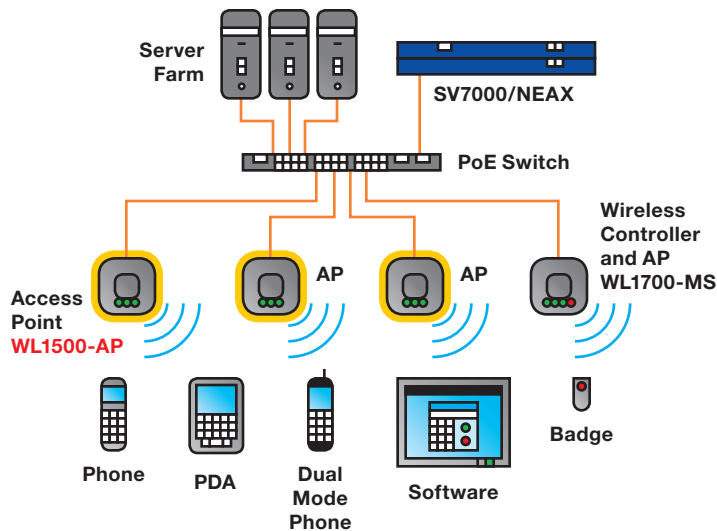

WL1500-AP

Key Features

- Managed Dual Radio. Built-in capabilities.
- No-Touch Configuration. No programming in the Access Point.
- Time-sensitive Traffic Prioritization. Recognizes real-time packets and always gives voice traffic priority over data.
- Optimized Security. Has rogue, intrusion and denial-of-service detection on board.
- Automatic RF Tuning. Ensures the frequency is always accurate.

Specifications

UNIVERGE WL1500-AP

Wireless Frequency Band	2.4GHz/5GHz ISM Band
Physical/MAC Layer	IEEE 802.11a/b/g Dual Band/Tri Mode Supported
Modulation	5GHz: OFDM, 2.4GHz: OFDM, DSSS
Antenna	Internal: Diversity, External Connector: R-SMA
Wired Interface	10/100Base-TX x 2 ports, IEEE802.3af PD
AP Management Protocol	Control Plane: IETF CAPWAP WG Taxonomy and Architecture Compatibility Data Plane: IPinIP, Cauterized AP Connection
Features	Auto Config, RF Monitoring, Wireless Bandwidth Management, Dynamic Power Save Buffering, Virtual AP, Security (Crypto, Key-cache), Fail-over/Port Redundancy
Power Supply	802.3af PoE Compliant
Environmental	Operating Temperature: 32° to 104°F (0° to 40°C) Operating Humidity: 10-90%, non-condensing
Physical	Dimensions (WxDxH): 7.56 x 7.56 x 1.85 in. (192 x 192 x 47 mm) Weight: 1.41 lbs. (0.64 kg)

Empowered by Innovation

For more information, visit necunified.com/wlan.

188444 | v.4.15.07

© 2007 NEC Corporation. All rights reserved. NEC, NEC logo, UNIVERGE and Wireless Optimized architecture (WOA) are trademarks or registered trademarks of NEC Corporation that may be registered in Japan and other jurisdictions. All trademarks identified with ® or ™ are registered trademarks or trademarks respectively. Models may vary for each country. Please refer to your local NEC representatives for further details.